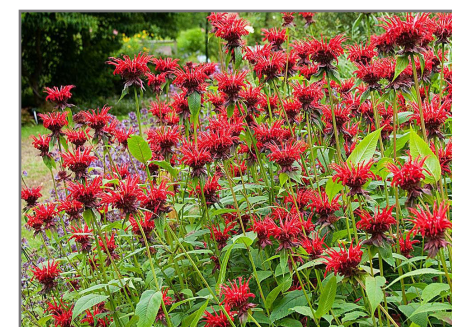

Bioretention Plants			
Code	Botanical Name	Common Name	Native
Trees			
BN	Betula nigra	River birch	X
QP	Quercus phellos	Willow oak	X
NS	Nyssa sylvatica	Black gum	X
AC	Amelanchier canadensis	Serviceberry	X
Shrubs			
IV	Ilex verticillata	Winterberry	X
IG	Ilex glabra	Ilex glabra	X
IVS	Itea virginica	Virginia sweetspire	X
AM	Aronia melanocarpa	Chokeberry	X
CS	Cornus sericea	Redtwig Dogwood	X
Perennial			
AT	Amsonia tabernaemontana	Blue star	X
HC	Hypericum calycinum	St. John's wort	X
SN	Symphotrichum novae-angliae	New England aster	X
EP	Echinacea purpurea	Coneflower	X
AI	Asclepias incarnata	Swamp milkweed	X
GM	Gernanium maculatum	Cranesbill	X
IS	Iris Siberian Iri	Caesar's Brother Iris	
HD	Hemerocallis Daylilly	Happy Returns Daylilly	
MD	Monarda bradburiana	Eastern Beebalm	X
PD	Penstemon digitalis	Beardtongue	X
RF	Rudbeckia fulgida	Black Eyed Susan	X
Ornamental Grasses			
PV	Panicum virgatum	Switchgrass	X
CA	Calamagrostis x acutiflora	Feather Reed Grass	

Streetscape Plants			
Code	Botanical Name	Common Name	Native
Trees			
GT	Gleditsia triacanthos	Honey locust	X
LI	Lagerstroemia indica	Crapemyrtle	
PO	Platanus occidentali	American Sycamore	X
UP	Ulmus parvifolia	Chinese Elm	
Shrubs			
	Nandina domestica	Nnandina	
	Prunus laurocerasus	Cherry laurel	
	Viburnum carlesii	Koreanspice viburnum	X
	Hydrangea quercifolia	Oakleaf hydrangea	
	Calycanthus floridus	Common Sweetshrub	X
Perennial			
	Achillea millefolium	Appleblossom Yarrow	
	Nepeta racemosa	Catmint	
	Liriope muscari	Lily turf	
	Anemone x hybrida	Windflower	X
	Salvia x sylvestris	Wood sage	
	Astilbe chinensis	Chinese astilbe	
	Helleborus orientalis	hellebore	
	Hosta 'Patriot'	hosta	
	Coreopsis verticillata	Threadleaf Coreopsis	
	Perovskia atriplicifolia	Russian sage	
	Tiarella cordifolia	Foamflower	
Ornamental Grasses			
	Pennisetum alopecuroides	Dwarf Fountain Grass	X
	Helictotrichon sempervirens	Blue oat grass	